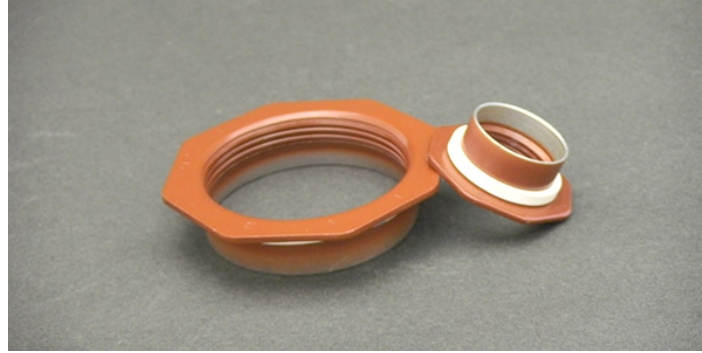

## 2"AND 3/4" LINED FLANGES (BROWN)

2"and 3/4" Tite-Seal lined flanges modified phenolic dark brown L-15 with EPDM gasket

**SKU:** 2LRFE2, 3LRFE2 | **Categories:** [Steel Drum Closures and Accessories](#), [Tite-Seal™ Plugs and Flanges](#) | **Tags:** [55 gallon drum](#), [custom manufacturing](#), [drum accessories](#), [Lined plugs](#), [Plastic drum closures](#), [Tite-Seal™](#)