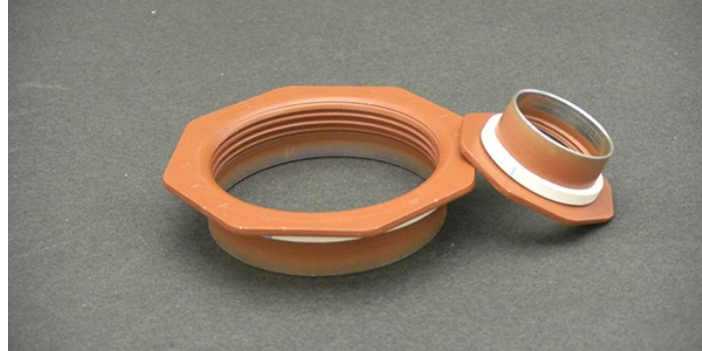

2"AND 5/8" LINED FLANGES (TAN)

2"and 5/8" Tite-Seal lined flanges tan phenolic L-5X with EPDM gasket

SKU: 2LRFE3, 3LRFE3 | **Categories:** [Steel Drum Closures and Accessories](#), [Tite-Seal™ Plugs and Flanges](#) | **Tags:** [55 gallon drum](#), [custom manufacturing](#), [drum accessories](#), [Lined plugs](#), [Plastic drum closures](#), [Tite-Seal™](#)