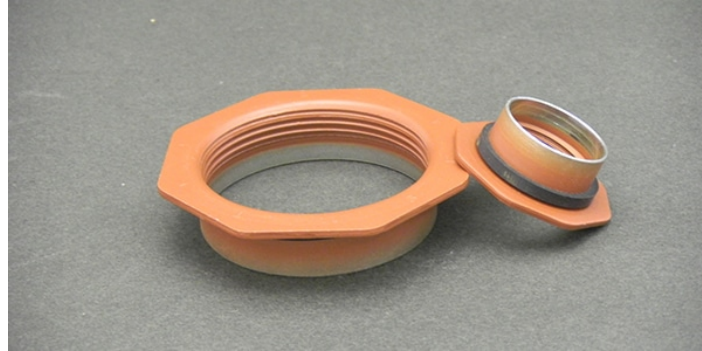

2"AND 3/4" LINED FLANGES (TAN)

2"and 3/4" Tite-Seal lined flanges tan phenolic L-5X with Black Buna gasket

SKU: 2LRFB3, 3LRFB3 | **Categories:** [Steel Drum Closures and Accessories](#), [Tite-Seal™ Plugs and Flanges](#) | **Tags:** [55 gallon drum](#), [custom manufacturing](#), [drum accessories](#), [lined flanges](#), [Plastic drum closures](#), [plugs and flanges](#), [Tite-Seal™](#)