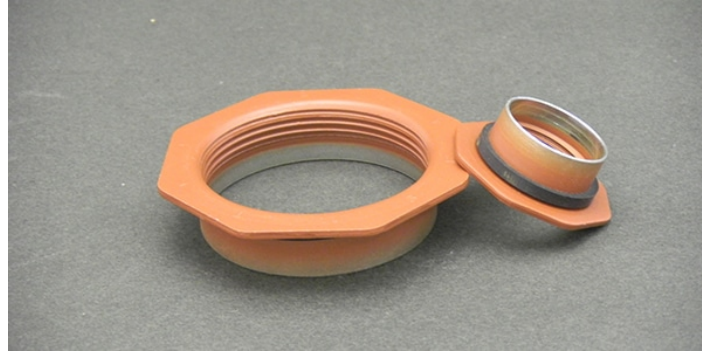

2"AND 3/4" LINED FLANGES (TAN)

2"and 3/4" Tite-Seal lined flanges tan phenolic L-5X with Black Buna gasket

SKU: 2LRFB3, 3LRFB3 | **Categories:** [Steel Drum Closures and Accessories](#), [Tite-Seal™ Plugs and Flanges](#) | **Tags:** [55 gallon drum](#), [custom manufacturing](#), [drum accessories](#), [lined flanges](#), [Plastic drum closures](#), [plugs and flanges](#), [Tite-Seal™](#)