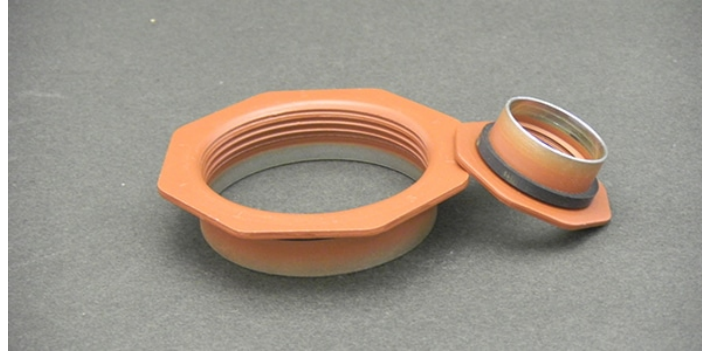

## 2"AND 3/4"INED FLANGES (TAN)

2"and 3/4"ite- Seal lined flanges tan phenolic L-5X with Black Buna gasket

**SKU:** 2LRFB3, 3LRFB3 | **Categories:** [Steel Drum Closures and Accessories](#), [Tite-Seal®Plugs and Flanges](#) |