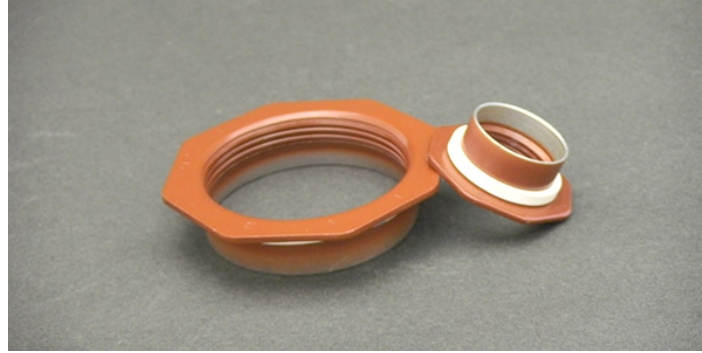

2"AND 3/4" LINED FLANGES (BROWN)

2"and 3/4" Tite-Seal lined flanges modified phenolic dark brown L-15 with EPDM gasket

SKU: 2LRFE2, 3LRFE2 | **Categories:** [Steel Drum Closures and Accessories](#), [Tite-Seal™ Plugs and Flanges](#) | **Tags:** [55 gallon drum](#), [custom manufacturing](#), [drum accessories](#), [Lined plugs](#), [Plastic drum closures](#), [Tite-Seal™](#)