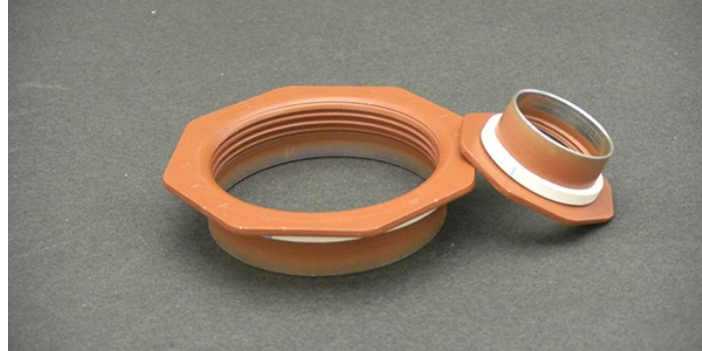

## 2"AND 5/8" LINED FLANGES (TAN)

2"and 5/8" Tite-Seal lined flanges tan phenolic L-5X with EPDM gasket

**SKU:** 2LRFE3, 3LRFE3 | **Categories:** [Steel Drum Closures and Accessories](#), [Tite-Seal™ Plugs and Flanges](#) | **Tags:** [55 gallon drum](#), [custom manufacturing](#), [drum accessories](#), [Lined plugs](#), [Plastic drum closures](#), [Tite-Seal™](#)