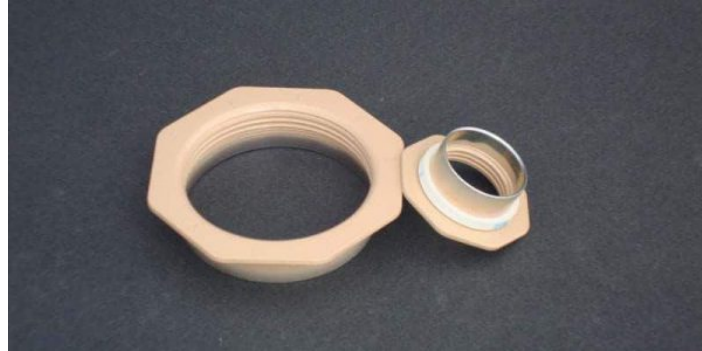

2"AND 3/4"LINED FLANGES (BUFF)

2"and 3/4" TITE SEAL lined flanges buff epoxy phenolic L-35 with EPDM gasket.

SKU: 2LRFE1 3LRFE1 | **Categories:** [Steel Drum Closures and Accessories](#), [Tite-Seal® Plugs and Flanges](#) | **Tags:** [EPDM lined flanges](#), [plugs and flanges](#), [stainless steel drum accessories](#), [steel drum closures](#), [Tite-Seal™](#)