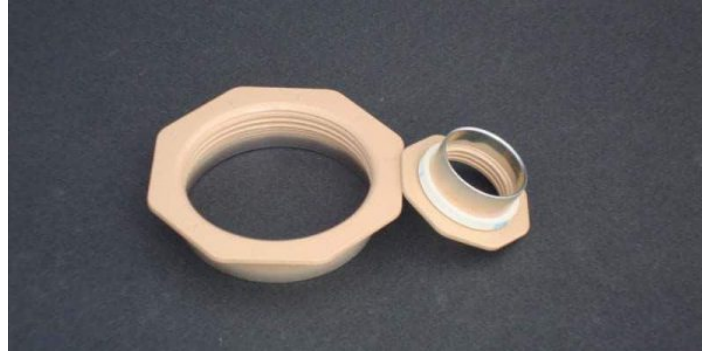

2"AND 3/4"LINED FLANGES (BUFF), BOX OF 250

2"and 3/4" TITE SEAL lined flanges buff epoxy phenolic L-35 with EPDM gasket.

SKU: 2LRFE1 3LRFE1 | **Categories:** [Steel Drum Closures and Accessories](#), [Tite-Seal® Plugs and Flanges](#) | **Tags:** [EPDM lined flanges](#), [plugs and flanges](#), [stainless steel drum accessories](#), [steel drum closures](#), [Tite-Seal™](#)