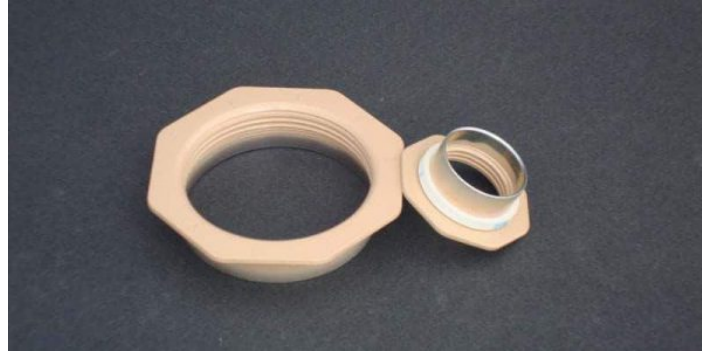

2"AND 3/4"LINED FLANGES (BUFF), BOX OF 250

2"and 3/4" TITE SEAL lined flanges buff epoxy phenolic L-35 with EPDM gasket.

SKU: 2LRFE1 3LRFE1 | **Categories:** [Steel Drum Closures and Accessories](#), [Tite-Seal® Plugs and Flanges](#) | **Tags:** [EPDM lined flanges](#), [plugs and flanges](#), [stainless steel drum accessories](#), [steel drum closures](#), [Tite-Seal™](#)