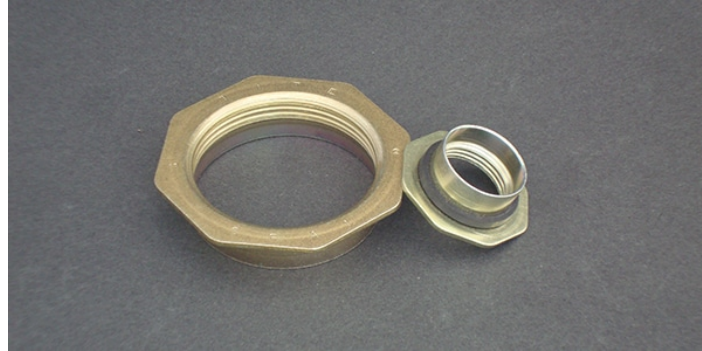

## 2"AND 3/4" LINED FLANGES (CLEAR)

2"and 3/4"Tite Seal lined flanges clear phenolic L-1 with Black BUNA gasket

**SKU:** 2LRFB4, 3LRFB4 | **Categories:** [Steel Drum Closures and Accessories](#), [Tite-Seal®Plugs and Flanges](#) | **Tags:** [55 gallon drum](#), [custom manufacturing](#), [drum accessories](#), [flanges](#), [lined flanges](#), [Plastic drum closures](#)