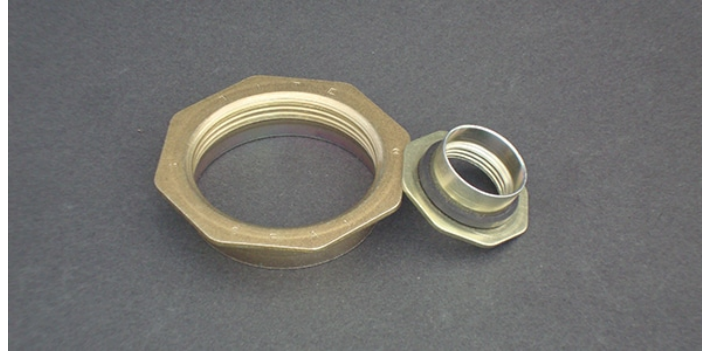

2"AND 3/4" LINED FLANGES (CLEAR)

2"and 3/4"Tite Seal lined flanges clear phenolic L-1 with Black BUNA gasket

SKU: 2LRFB4, 3LRFB4 | **Categories:** [Steel Drum Closures and Accessories](#), [Tite-Seal®Plugs and Flanges](#) | **Tags:** [55 gallon drum](#), [custom manufacturing](#), [drum accessories](#), [flanges](#), [lined flanges](#), [Plastic drum closures](#)