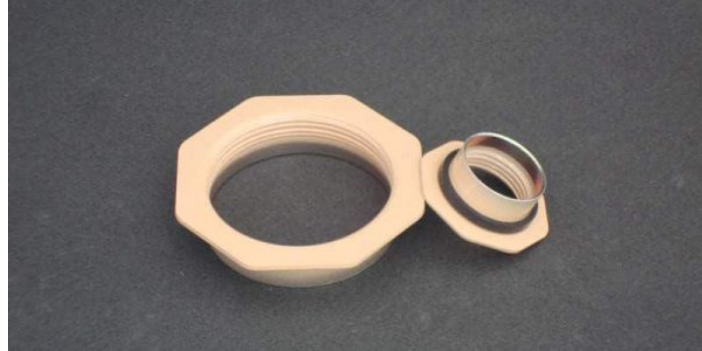

## 2"AND 3/4"LINED FLANGES (BUFF)

2"and 3/4"TITE SEAL lined flanges buff epoxy phenolic L-35 with Black BUNA gasket

**SKU:** 2LRFB1 3LRFB1 | **Categories:** [Steel Drum Closures and Accessories](#), [Tite-Seal™Plugs and Flanges](#) | **Tags:** [EPDM lined flanges](#), [plugs and flanges](#), [stainless steel drum accessories](#), [steel drum closures](#), [Tite-Seal™](#)