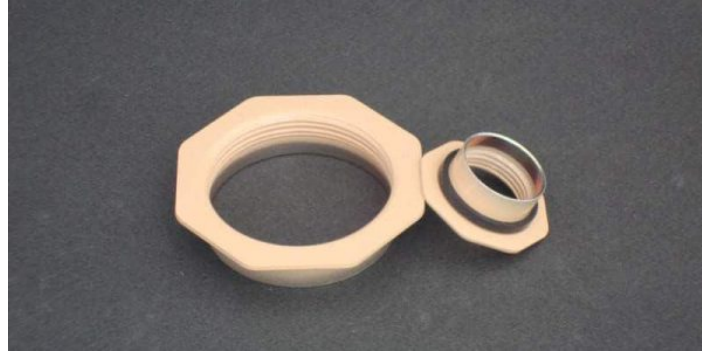

2"AND 3/4"LINED FLANGES (BUFF)

2"and 3/4" TITE SEAL lined flanges buff epoxy phenolic L-35 with Black BUNA gasket

SKU: 2LRFB1 3LRFB1 | **Categories:** [Steel Drum Closures and Accessories](#), [Tite-Seal™ Plugs and Flanges](#) | **Tags:** [EPDM lined flanges](#), [plugs and flanges](#), [stainless steel drum accessories](#), [steel drum closures](#), [Tite-Seal™](#)