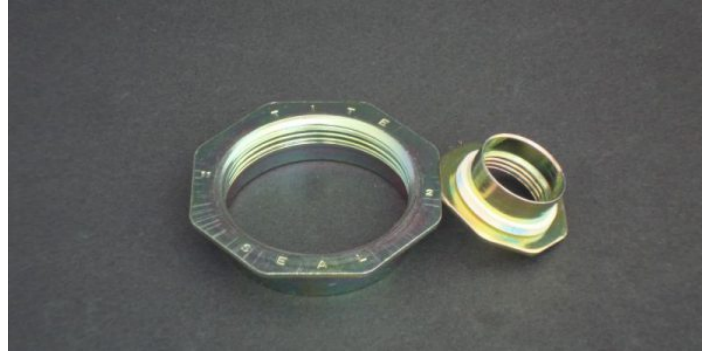

## 2"AND 3/4" TITE SEAL™ ZINC PLATED FLANGE

with white epdm gasket

**SKU:** 2RFE 3RFE | **Categories:** [Steel Drum Closures and Accessories](#), [Tite-Seal™ Plugs and Flanges](#) | **Tags:** [55 gallon drum](#), [drum accessories](#), [flanges](#), [steel drum closure](#), [steel drum closures](#), [Tite-Seal™](#), [zinc plated](#)

### PRODUCT DESCRIPTION

2"and 3/4" TITE SEAL™ zinc plated flange with white EPDM gasket