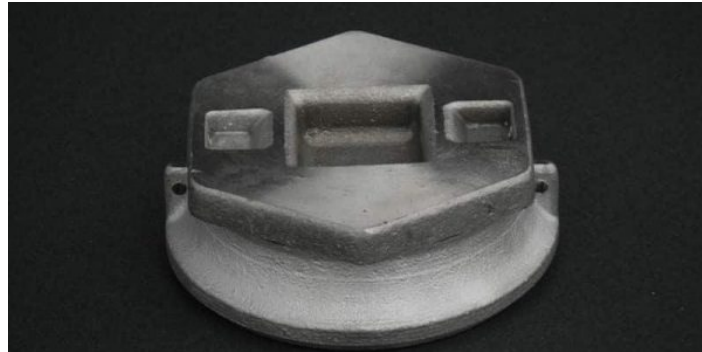

2'VOYAGER 304 SS DROP FORGED PLUG AND FLANGE, 8 TPI (ACID)

SKU: 2SSDFF8 & 2SSDFP8 | **Categories:** [Stainless Steel Drum Closures](#), [Stainless Steel Drum Closures and Accessories](#) | **Tags:** [drum accessories](#), [plugs and flanges](#), [stainless steel drum accessories](#), [Voyager](#)