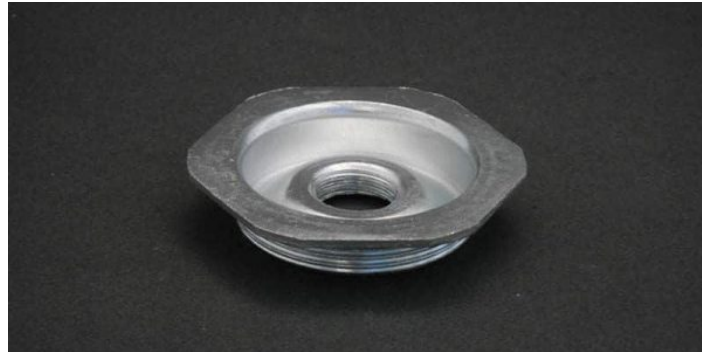

## 2 X 1/2 HEX PLUG, CLEAR (SILVER) ZINC PLATED PER UNIT

**SKU:** 2X1/2HPZP | **Categories:** [IBC & Tote Tank Closures and Accessories](#), [IBC Closures](#) | **Tags:** [55 gallon drum](#), [drum accessories](#), [Hex Head](#), [Hex Plug](#), [steel drum closure](#), [steel drum closures](#)