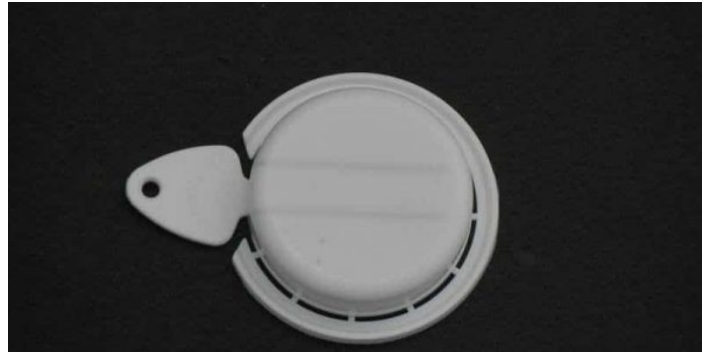

3/4" PLASTIC SNAP ON TAMPER EVIDENT CAPSEAL PER BOX OF 1000

SKU: 3SNAPTE | **Categories:** [Snap On Plastic Cap Seals](#), [Steel Drum Closures and Accessories](#)
| **Tags:** [Cap Seals](#), [drum accessories](#), [snap on](#), [Snap-on cap seal](#), [Tamper Evident](#)

PRODUCT DESCRIPTION

Box of 1000

3/4" TITE SEAL Plastic Snap On Tamper Evident capseal made with Low Density Polyethylene. Easy to install on 55 gallon steel drums. No need for a crimping tool to install these SNAP ON Capseals. . These capseals are destroyed when taken off.