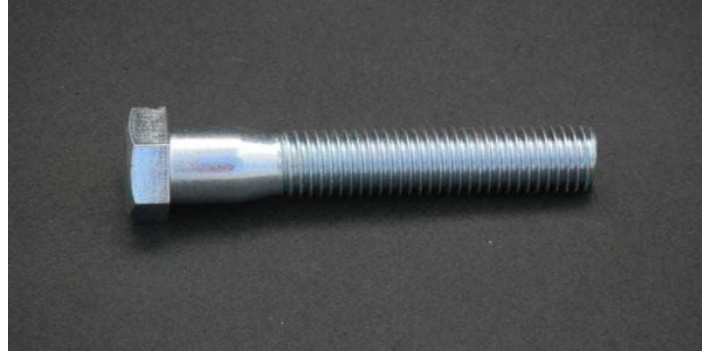

5/8 X 4 SHOULDER BOLT

SKU: 5/8 TITEBOLT | **Categories:** [Bolted Rings](#), [IBC & Tote Tank Closures and Accessories](#) |
Tags: [Bolts & Rings](#), [custom manufacturing](#), [nuts and bolts](#), [Precision Components](#)

PRODUCT DESCRIPTION

This bolt doesnt need any jam nut to close the ring.