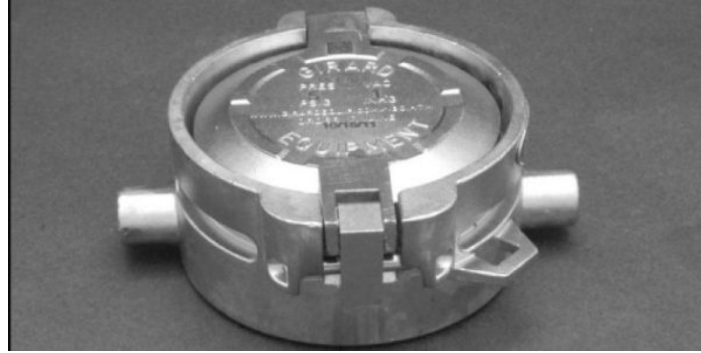

SWIVEL FILL CAP

SKU: GIRARDVENT | **Categories:** [IBC & Tote Tank Closures and Accessories](#), [IBC Vents](#) | **Tags:** [custom manufacturing](#), [steel drum closure](#), [steel drum closures](#)

PRODUCT DESCRIPTION

Girard MultiPurpose Fusible Pressure/Vacuum Relief Vent